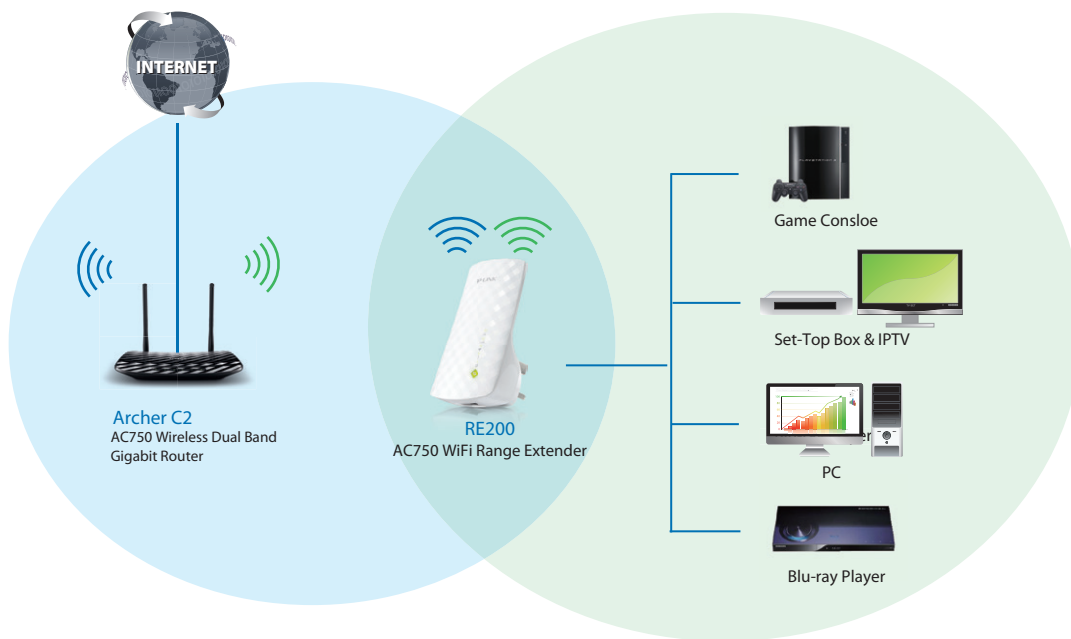

AC750 WiFi Range Extender

RE200

⦿ Features:

- Greatly extend existing wireless coverage to eliminate “dead zones”
- Compatible with 802.11 b/g/n and 802.11ac WiFi devices
- 300Mbps 2.4GHz wireless speed + 433Mbps 5GHz wireless speed
- High speed mode limits device-to-extender connection and extender-to-router connection to different bands (2.4GHz or 5GHz) to offers maximum performance
- Miniature size and wall-mounted design make it easy to deploy and move flexibly
- Easily expand wireless coverage at a push of Range Extender button
- Smart Signal Indicator Light helps to find the right location to place the range extender
- Profile function remembers previously connected wireless networks
- Supports domain name-based login (<http://tplinkextender.net>) for advanced management

⦿ Description

TP-LINK's RE200 expands your existing WiFi coverage with next generation 11AC WiFi technology and create faster access for 802.11 b/g/n and 802.11ac WiFi devices. It works with any standard WiFi router and creates stronger dual band connections in hard-to-reach areas, allowing you to enjoy seamless wireless coverage throughout your home or office. With up to 750Mbps dual band WiFi, Range Extender button, miniature size and wall mounting design, extending a wireless network has never been easier. What's more, its Ethernet port allows the RE200 to act as a wireless adapter to turn a wired device into a wireless one.

Diagram:

Working as a Range Extender

Working as a Wireless Adapter

Package:

- AC750 WiFi Range Extender RE200
- RJ-45 Ethernet Cable
- Resource CD
- Quick Installation Guide

Related Product:

- AC750 Wireless Dual Band Gigabit Router Archer C2